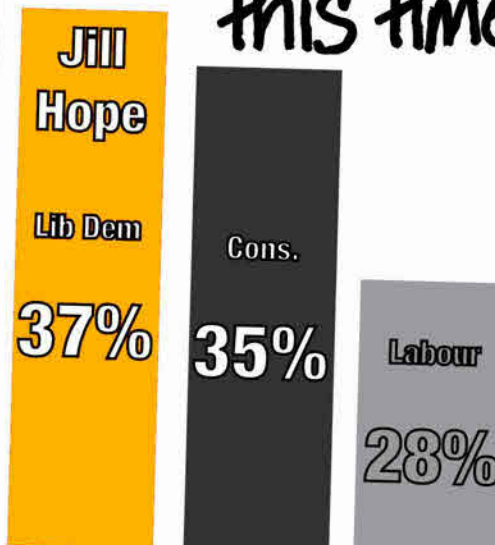

## Labour Drop to Third Across Northampton

Labour's credibility in Northampton took another blow recently, as they dropped to third place across Northampton.

When we tell people that every vote counts, they don't always believe it, but on this occasion it really was close.

Because of the boundary changes - many Labour voters didn't realise Labour couldn't win - but many did, and switched to back Jill Hope.

This was such an important election, with local Conservatives making so many decisions residents are unhappy with. If you went out, and you voted for Jill - thank you. You really did make the difference.

## How You Voted this time

\*All percentages rounded to the nearest whole number.

Of the 17 County seats in the town, the Liberal Democrats were delighted to return 5 Councillors - in second place behind the Conservatives.